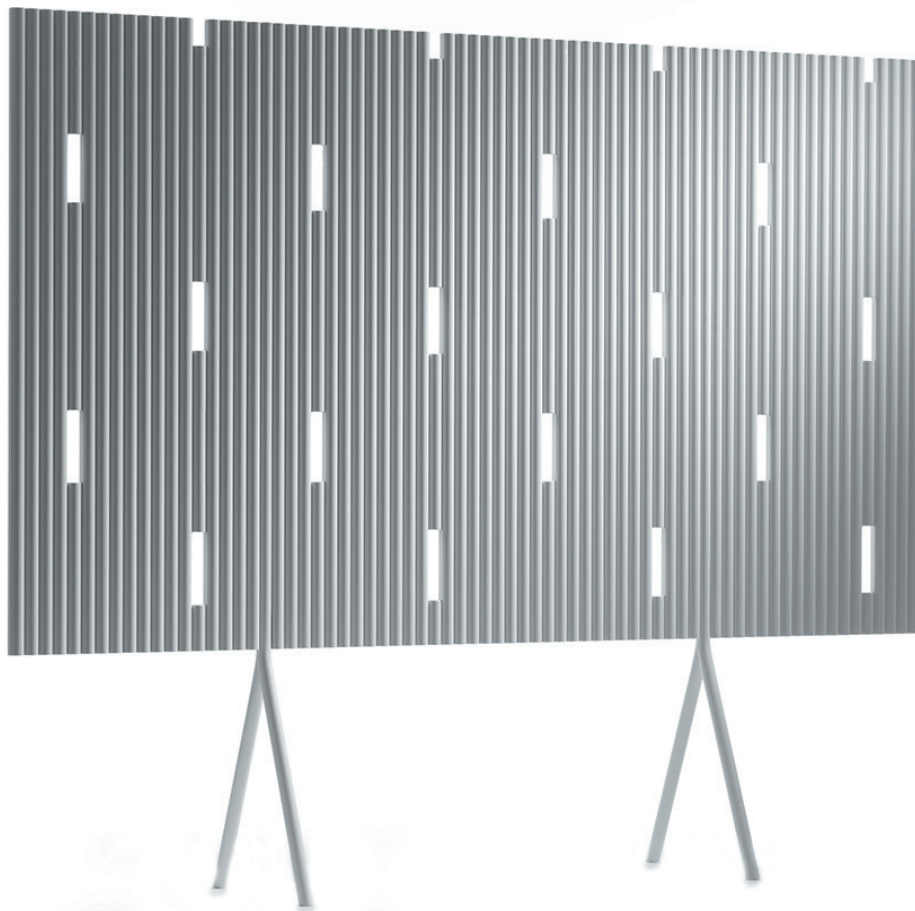

OUTLINE

DESIGN DAMIAN WILLIAMSON

Gärtnäs SINCE 1893

HEADOFFICE PRODUCTION AND SHOWROOM: BOX 26 SE-272 03 GÄRSNÄS MALMÖVÄGEN 16-18 TEL +46 414 530 00 FAX+46 414 506 16
OFFICE AND SHOWROOM: EASTMANVÄGEN 12 A SE-113 61 STOCKHOLM TEL +46 8 442 91 50 FAX+46 8 442 91 51
INFO@GARSNAS.SE WWW.GARSNAS.SE