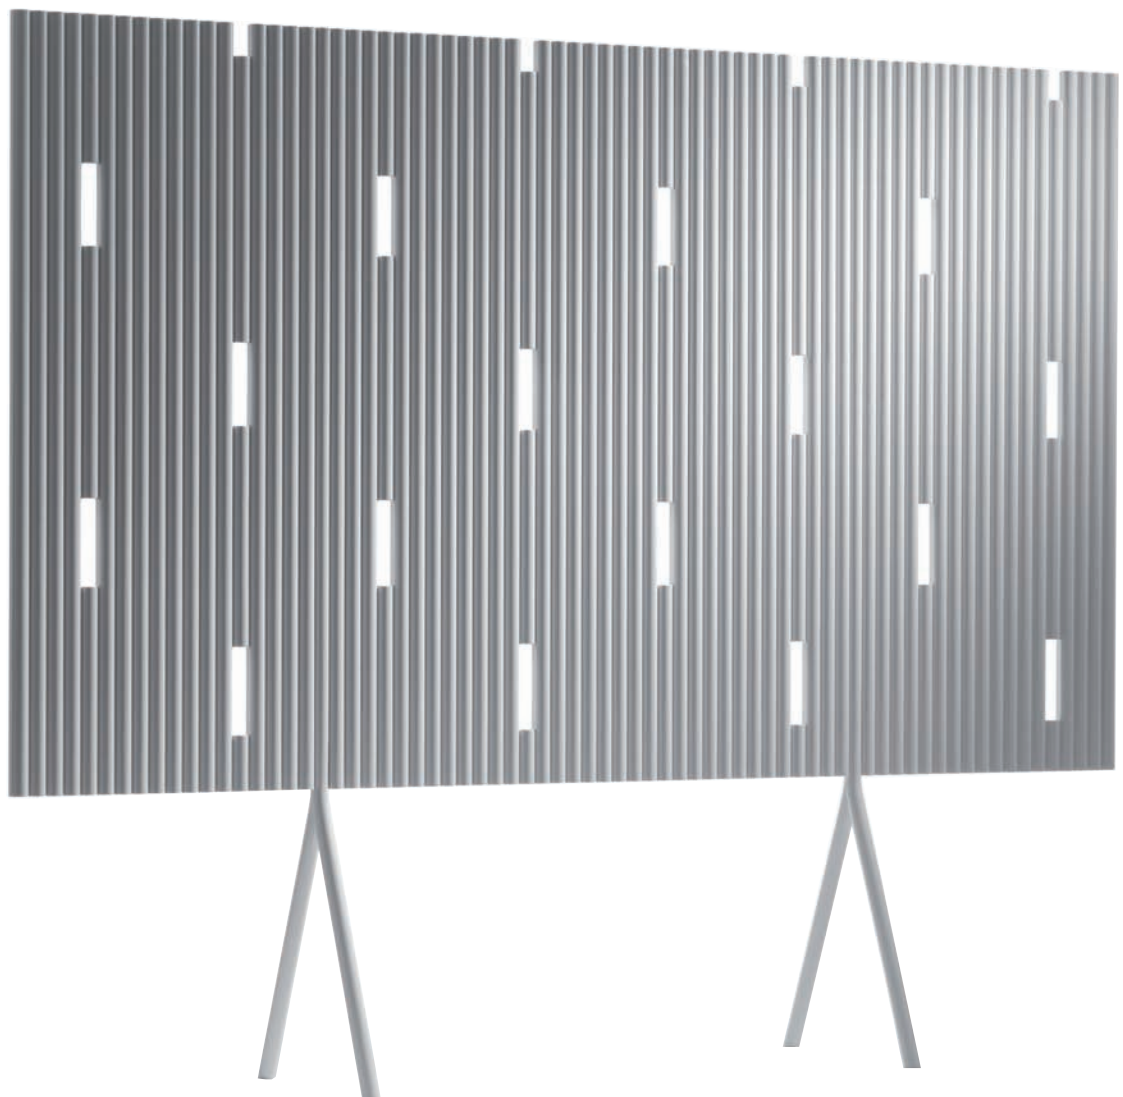

OUTLINE
design Damian Williamson

GÄRSNÄS