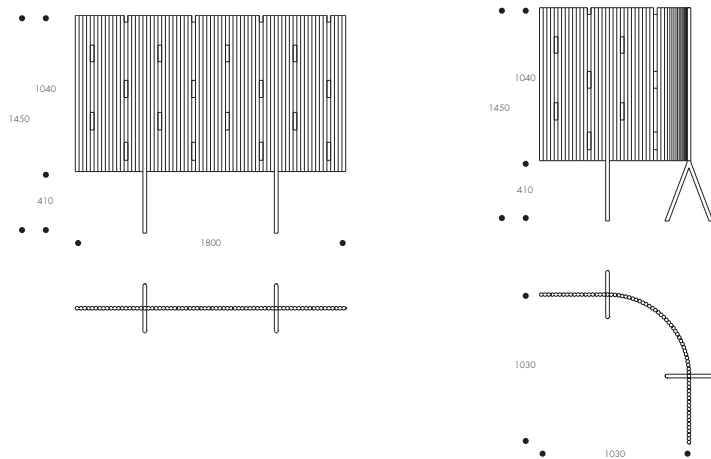

OUTLINE
design Damian Williamson

GÄRSNÄS